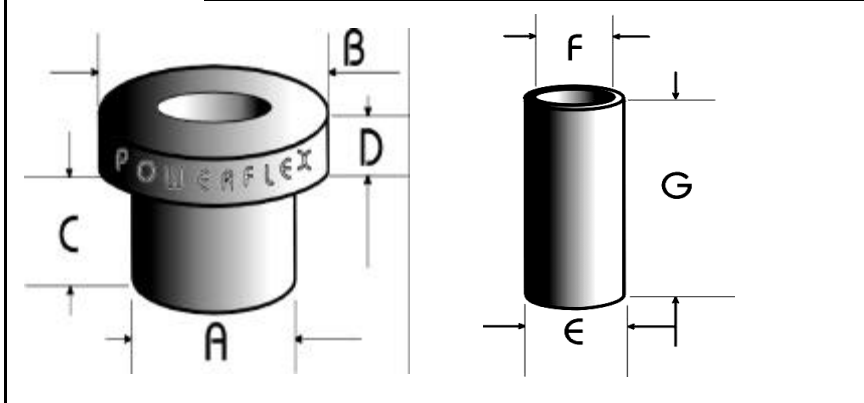

## 100 Series "Top-Hat" bushes

PART NUMBER	A O/D	B O/D	C HEIGHT	D HEIGHT	E O/D	F BORE	G HEIGHT	KIT PRICE
PF99-101	24mm	31.5mm	32mm	4mm	16mm	8mm	75mm	£13.95
PF99-102	28mm	34mm	32mm	7mm	16mm	8mm	75mm	£13.95
PF99-103	30mm	37mm	32mm	7mm	16mm	8mm	75mm	£13.95
PF99-104	35mm	43mm	32mm	7mm	16mm	8mm	75mm	£13.95
PF99-105	1.020"	1.700"	1.260"	0.280"	16mm	8mm	3.50"	£13.95
PF99-106	1.250"	1.700"	1.260"	0.280"	16mm	8mm	3.50"	£13.95
PF99-107	1.500"	1.700"	1.260"	0.280"	16mm	8mm	3.50"	£13.95
PF99-108	21mm	31.5mm	32mm	4mm	13mm	8mm	60mm	£13.95

## 200 Series "Washer" bushes

Two "washers" per part number

PART NUMBER	A O/D	B BORE	C HEIGHT	PRICE PER PAIR
PF99-201	20mm	6mm	10mm	£6.95
PF99-202	25mm	6mm	10mm	£6.95
PF99-203	35mm	6mm	10mm	£6.95
PF99-204	50mm	15mm	17mm	£6.95
PF99-205	50mm	15mm	32mm	£6.95
PF99-206	75mm	25mm	32mm	£6.95