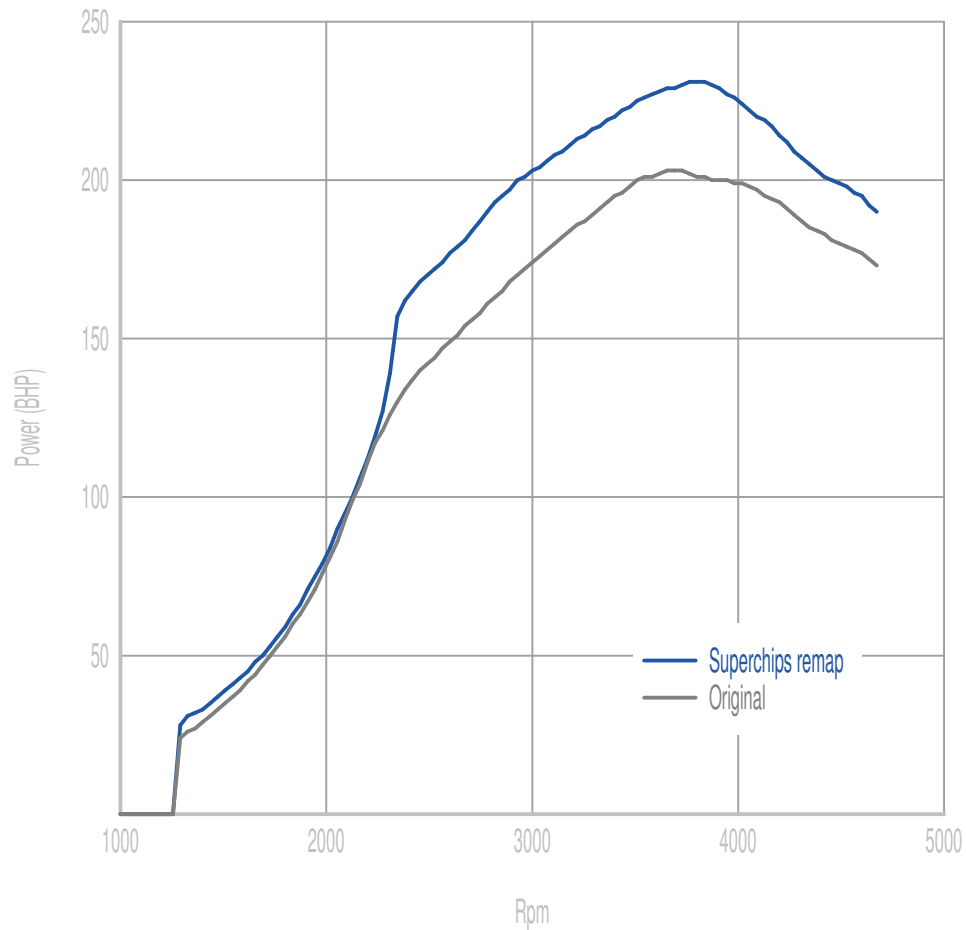

## Power

**30 BHP increase @ 2789 Rpm**

Superchips remap Max 231 BHP @ 3804 Rpm

Original Max 203 BHP @ 3700 Rpm

## Torque

**85 Nm increase @ 2355 Rpm**

Superchips remap Max 492 Nm @ 2427 Rpm

Original Max 416 Nm @ 2866 Rpm