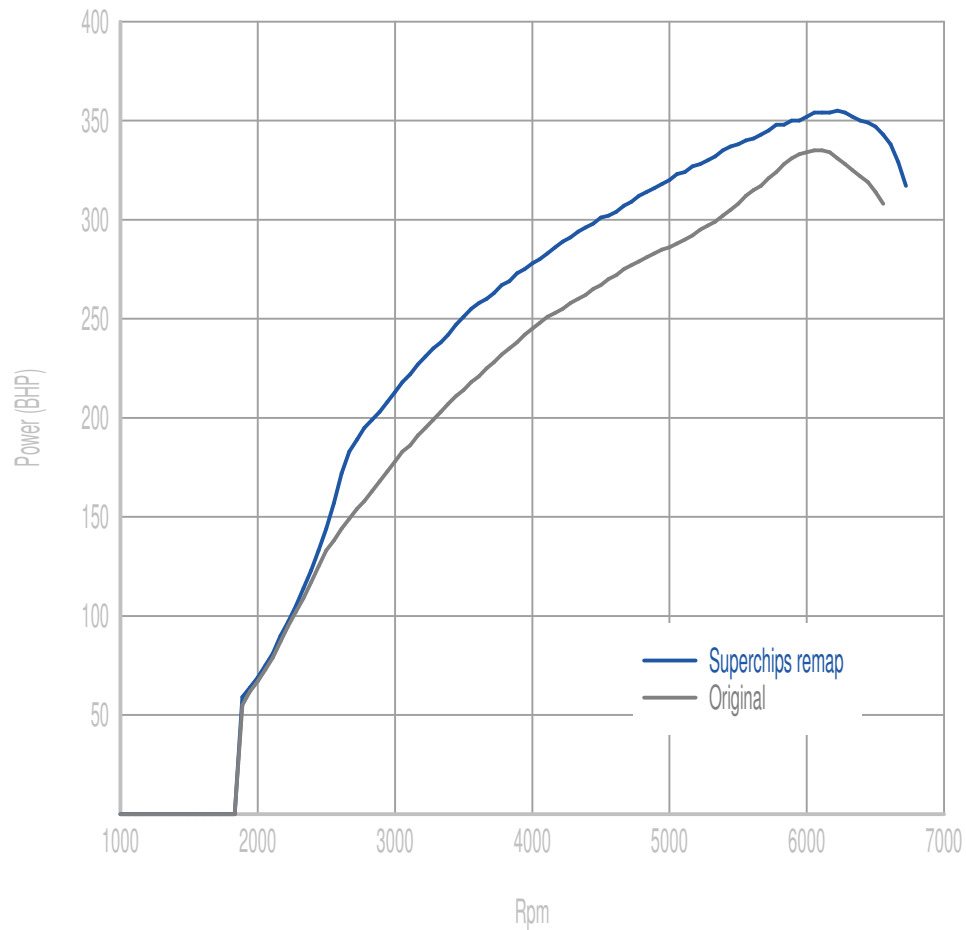

Superchips

call 01280 816781

Vehicle

Focus RS Mk3 2.3 345BHP

Power

37 BHP increase @ 3528 Rpm

Superchips remap Max 355 BHP @ 6272 Rpm

Original Max 335 BHP @ 6086 Rpm

Torque

89 Nm increase @ 2800 Rpm

Superchips remap Max 505 Nm @ 3192 Rpm

Original Max 437 Nm @ 3430 Rpm